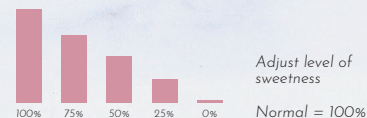

Classic black or Green jasmine or Oolong

EXTRA TOPPING

☼ Tapioca	+1	Cream cheese	+1
☼ Crystal agar	+1	☼ Popping	+1
☼ Coconut jelly	+1	lychee | mango | strawberry	

MILK SWAP

Soy milk	+0.5	Oatly milk	+0.5
Coconut milk	+0.5	Almond milk	+0.5

愿茶 MÖGE TEE

● SODA SERIES

a topping of choice included

♥ ☼ Strawberry soda	6.25
☼ Strawberry soda Yakult	6.75
☼ Lychee soda	6.25
☼ Lychee soda Yakult	6.75
☼ Yuzu soda	6.25
☼ Yuzu soda Yakult	6.75

● CHEESE FRUIT TEA

♥ TIP order with crystal agar

♥ Watermelon cheese tea	6.25
Strawberry cheese tea	6.25
Passionfruit cheese tea	6.25
Lychee cheese tea	6.25
Blue & raspberry cheese tea	6.25
Mango cheese tea	6.25
♥ Peach cheese tea	6.25

● YAKULT TEA

♥ Lemon Yakult tea	6.5
Mango Yakult tea	6.75
Strawberry Yakult tea	6.75

☼● FRUIT TEA

♥ TIP order with crystal agar

☼ Lemon black tea	6
♥ Lime oolong tea	6
Lime green tea	6

●● CHEESE TEA

♥ TIP order with tapioca

Osmanthus oolong	5
♥ White peach oolong	5
Ruby black tea	5
Classic black tea	5
Green tea	5
Oolong tea	5

LARGE
+1

☼● CREATE YOUR OWN BUBBLE TEA 5.75

1 CHOOSE A FLAVOR

- ☼ Strawberry
- ☼ Mango
- ☼ Passionfruit
- ☼ Lychee
- ☼ Peach
- ☼ Yuzu

2 CHOOSE A TOPPING

- Strawberry popping
- Mango popping
- Lychee popping
- Crystal agar
- Coconut jelly
- Tapioca
- Cream cheese

3 EXTRA TOPPING?

+1 per topping

SWEETS

●● Pastel de nata 1pc	2.5
●● Pastel de nata 4pcs	8
●● Taiyaki 2pcs	6.75
flavors: nutella | vanilla custard | red bean paste	
♥ Seasonal cakes	-
Ask staff or check out our showcase	

SUGAR LEVEL

SYMBOLS

- HOT
- COLD
- ☼ Tapioca included
- ♥ Recommended
- ☼ Vegan
- ask for ☼ Swap to vegan milk

Allergies? Please ask our staffmembers for suggestions