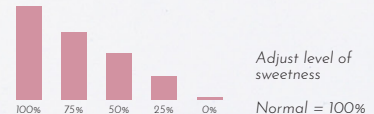

MILK SWAP

Soy milk +0.5 or Oatly milk +0.5

All prices exclude a €0.25 plastic surcharge

愿茶 MÖGE TEE

● SODA SERIES

a topping of choice included

- ♥ ☿ Strawberry soda 6
- ☿ Strawberry soda Yakult 6.5
- ☿ Lychee soda 6
- ☿ Lychee soda Yakult 6.5
- ☿ Yuzu soda 6
- ☿ Yuzu soda Yakult 6.5

● CHEESE FRUIT TEA

♥ TIP order with crystal agar

- ♥ Watermelon cheese tea 6
- ♥ Strawberry cheese tea 6
- ♥ Passionfruit cheese tea 6
- ♥ Lychee cheese tea 6
- ♥ Blue & raspberry cheese tea 6
- ♥ Mango cheese tea 6
- ♥ Peach cheese tea 6

● YAKULT TEA

- ♥ Lemon Yakult tea 6.25
- ♥ Mango Yakult tea 6.5
- ♥ Strawberry Yakult tea 6.5

● FRUIT TEA

♥ TIP order with crystal agar

- ☿ Lemon black tea 5.75
- ♥ Lime oolong tea 5.75
- ☿ Lime green tea 5.75

● CHEESE TEA

♥ TIP order with tapioca

- ☿ Osmanthus oolong 4.75
- ♥ White peach oolong 4.75
- ☿ Ruby black tea 4.75
- ☿ Classic black tea 4.75
- ☿ Green tea 4.75
- ☿ Oolong tea 4.75

LARGE
+1

● CREATE YOUR OWN BUBBLE TEA 5.5

1 CHOOSE A FLAVOR

- ☿ Strawberry
- ☿ Mango
- ☿ Passionfruit
- ☿ Lychee
- ☿ Peach
- ☿ Yuzu

2 CHOOSE A TOPPING

- ☿ Strawberry popping
- ☿ Mango popping
- ☿ Lychee popping
- ☿ Crystal agar
- ☿ Coconut jelly
- ☿ Tapioca
- ☿ Cream cheese

3 EXTRA TOPPING?

+1 per topping

SWEETS

1. Pastel de nata 1pc 2.5
   - Pastel de nata 4pcs 8
   - ♥ Seasonal cakes -
2. Ask staff or check out our showcase

● FLUFFY PANCAKES NEW

- ☿ Honey & butter 9
- ☿ Lotus speculoos with cream cheese 10.5
- ♥ Oreo cookies & chocolate with cream cheese 10.5
- ☿ Brown sugar tapioca with cream cheese 9.5

SUGAR LEVEL

SYMBOLS

- HOT
- COLD
- ☿ Tapioca included
- ♥ Recommended
- ☿ Vegan
- ask for ☿ Swap to vegan milk