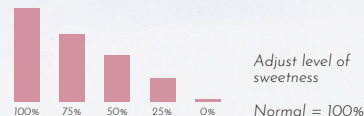

a topping of choice included

●● Strawberry soda	6
●● Strawberry soda Yakult	6.5
●● Lychee soda	6
●● Lychee soda Yakult	6.5
●● Yuzu soda	6
●● Yuzu soda Yakult	6.5
●● Honeydew melon soda	6
●● Honeydew melon soda Yakult	6.5

● ● CHEESE FRUIT TEA

● ● TIP order with crystal agar

●● Watermelon cheese tea	6
●● Strawberry cheese tea	6
●● Passionfruit cheese tea	6
●● Lychee cheese tea	6
●● Blue & raspberry cheese tea	6
●● Mango cheese tea	6
●● Peach cheese tea	6

● ● YAKULT TEA

●● Lemon Yakult tea	6.25
●● Mango Yakult tea	6.5
●● Strawberry Yakult tea	6.5

● ● FRUIT TEA

● ● TIP order with crystal agar

●● Lemon black tea	5.75
●● Lime oolong tea	5.75
●● Lime green tea	5.75

● ● CHEESE TEA

● ● TIP order with tapioca

●● Osmanthus oolong	4.75
●● White peach oolong	4.75
●● Ruby black tea	4.75
●● Classic black tea	4.75
●● Green tea	4.75
●● Oolong tea	4.75

LARGE
+1

● ● CREATE YOUR OWN BUBBLE TEA 5.5

1 CHOOSE A FLAVOR

- Strawberry
- Mango
- Passionfruit
- Lychee
- Peach
- Honeydew melon
- Yuzu

2 CHOOSE A TOPPING

- Strawberry popping
- Mango popping
- Lychee popping
- Crystal agar
- Coconut jelly
- Tapioca
- Cream cheese

3 EXTRA TOPPING?

+1 per topping

SWEETS & SNACKS

●● Taiyaki 1pc	3.75
●● Taiyaki 2pcs	7
flavors: nutella | vanilla custard | red bean paste	
●● Seasonal cakes	–
Ask staff or check out our showcase	
●● Kimbab	8.5
Fried tofu | Japchae mushroom	
●● Chicken panini	6.95
Sweet & spicy | Teriyaki | Curry	
●● Chicken dumpling 4pcs	5.5
●● Chicken dumpling 8pcs	10

SUGAR LEVEL

SYMBOLS

- HOT
- COLD
- Tapioca included
- Recommended
- Vegan
- ask for ● Swap to vegan milk

All prices exclude a €0.25 plastic surcharge