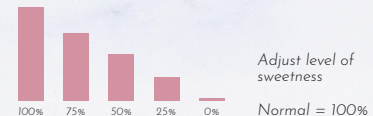

Brown sugar
milk tea

2 CHOOSE YOUR TEA BASE

Classic black or Green jasmine or Oolong

EXTRA TOPPING

☿ Tapioca	+1	☿ Cream cheese	+1
☿ Crystal agar	+1	☿ Popping	+1
☿ Coconut jelly	+1	lychee | mango | strawberry	

MILK SWAP

Soy milk +0.5 or Oatly milk +0.5

愿茶 MÖGE TEE

● SODA SERIES

a topping of choice included

♥ ☿ Strawberry soda	6
☿ Strawberry soda Yakult	6.5
☿ Lychee soda	6
☿ Lychee soda Yakult	6.5
☿ Yuzu soda	6
☿ Yuzu soda Yakult	6.5

● CHEESE FRUIT TEA

♥ TIP order with crystal agar

♥ Watermelon cheese tea	6
Strawberry cheese tea	6
Passionfruit cheese tea	6
Lychee cheese tea	6
Blue & raspberry cheese tea	6
Mango cheese tea	6
♥ Peach cheese tea	6

● YAKULT TEA

♥ Lemon Yakult tea	6.25
Mango Yakult tea	6.5
Strawberry Yakult tea	6.5

☿ FRUIT TEA

♥ TIP order with crystal agar

☿ Lemon black tea	5.75
♥ Lime oolong tea	5.75
☿ Lime green tea	5.75

● CHEESE TEA

♥ TIP order with tapioca

☿ Osmanthus oolong	4.75
♥ White peach oolong	4.75
☿ Ruby black tea	4.75
☿ Classic black tea	4.75
☿ Green tea	4.75
☿ Oolong tea	4.75

LARGE
+1

● CREATE YOUR OWN BUBBLE TEA 5.5

1 CHOOSE A FLAVOR

- ☿ Strawberry
- ☿ Mango
- ☿ Passionfruit
- ☿ Lychee
- ☿ Peach
- ☿ Yuzu

2 CHOOSE A TOPPING

- ☿ Strawberry popping
- ☿ Mango popping
- ☿ Lychee popping
- ☿ Crystal agar
- ☿ Coconut jelly
- ☿ Tapioca
- ☿ Cream cheese

3 EXTRA TOPPING?

+1 per topping

SWEETS

● Pastel de nata 1pc	2.5
● Pastel de nata 4pcs	8
● Taiyaki 2pcs	6.75
flavors: nutella | vanilla custard | red bean paste	
♥ Seasonal cakes	-
Ask staff or check out our showcase	

SUGAR LEVEL

SYMBOLS

- HOT
- COLD
- ☿ Tapioca included
- ♥ Recommended
- ☿ Vegan
- ask for ☿ Swap to vegan milk

All prices exclude a €0.25 plastic surcharge