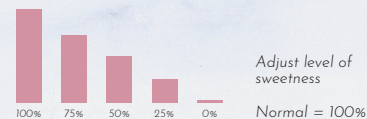

EXTRA TOPPING

●● Tapioca	+1	●● Cream cheese	+1
●● Crystal agar	+1	●● Popping	+1
●● Coconut jelly	+1	lychee | mango | strawberry	

MILK SWAP

Soy milk	+0.5	Oatly milk	+0.5
Coconut milk	+0.5	Almond milk	+0.5

原茶 MÖGE TEE

●● SODA SERIES

a topping of choice included

♥ ●● Strawberry soda	6.25
●● Strawberry soda Yakult	6.75
●● Lychee soda	6.25
●● Lychee soda Yakult	6.75
●● Yuzu soda	6.25
●● Yuzu soda Yakult	6.75

●● CHEESE FRUIT TEA

♥ TIP order with crystal agar

♥ Watermelon cheese tea	6.25
Strawberry cheese tea	6.25
Passionfruit cheese tea	6.25
Lychee cheese tea	6.25
Blue & raspberry cheese tea	6.25
Mango cheese tea	6.25
♥ Peach cheese tea	6.25

●● YAKULT TEA

♥ Lemon Yakult tea	6.5
Mango Yakult tea	6.75
Strawberry Yakult tea	6.75

●● FRUIT TEA

♥ TIP order with crystal agar

●● Lemon black tea	6
♥ Lime oolong tea	6
●● Lime green tea	6

●● CHEESE TEA

♥ TIP order with tapioca

●● Osmanthus oolong	5
♥ White peach oolong	5
●● Ruby black tea	5
●● Classic black tea	5
●● Green tea	5
●● Oolong tea	5

LARGE
+1

●● CREATE YOUR OWN BUBBLE TEA 5.75

1 CHOOSE A FLAVOR

- Strawberry
- Mango
- Passionfruit
- Lychee
- Peach
- Yuzu

2 CHOOSE A TOPPING

- Strawberry popping
- Mango popping
- Lychee popping
- Crystal agar
- Coconut jelly
- Tapioca
- Cream cheese

3 EXTRA TOPPING?

+1 per topping

SWEETS

●● Pastel de nata 1pc	2.5
●● Pastel de nata 4pcs	8
●● Taiyaki 2pcs	6.75
flavors: nutella | vanilla custard | red bean paste	
♥ Seasonal cakes	-
Ask staff or check out our showcase	

SUGAR LEVEL

SYMBOLS

- HOT
- COLD
- ●● Tapioca included ask for
- ♥ Recommended
- ●● Vegan
- ●● Swap to vegan milk

Allergies? Please ask our staffmembers for suggestions